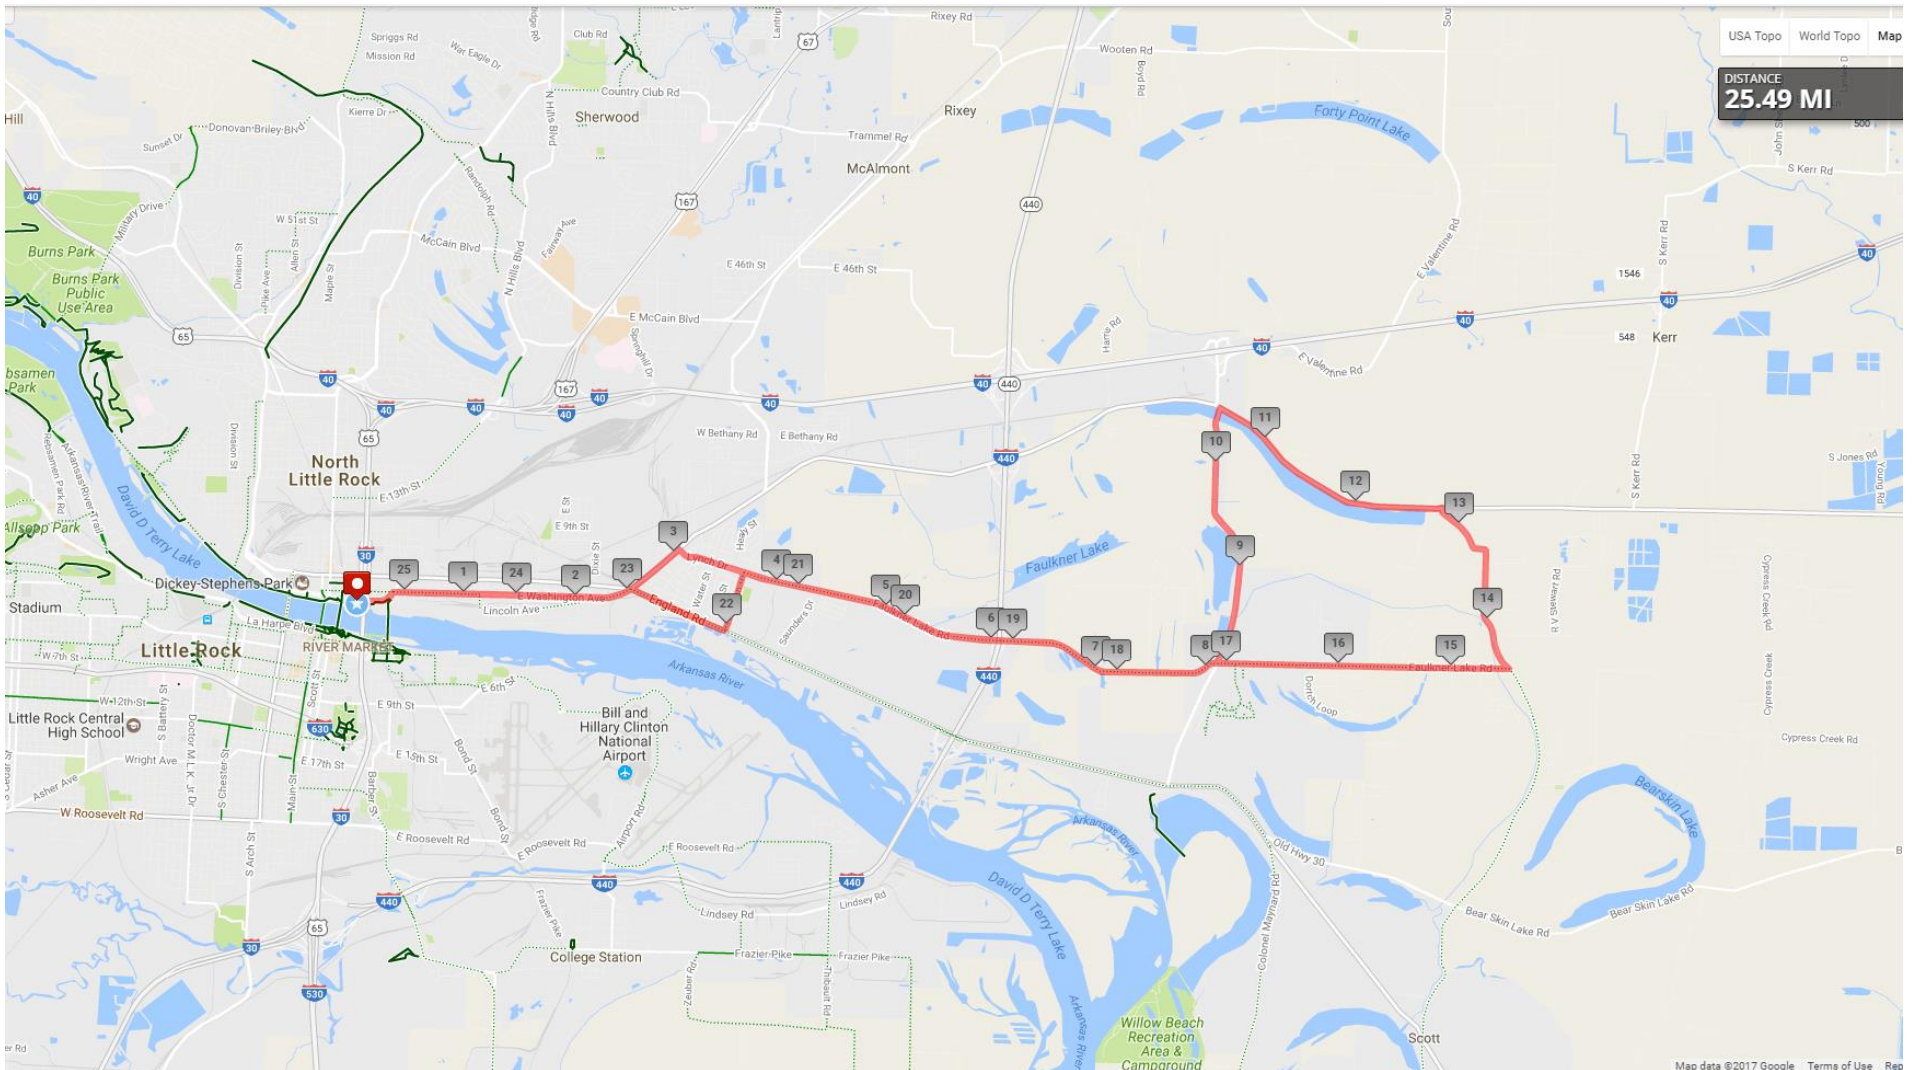

CARTI's Tour de Rock  
 Saturday, June 2, 2018  
 Start/Finish: 140 Riverfront Drive, North Little Rock  
 Download from Map My Ride: TDR 25 2017

## CARTI's Tour de Rock 25 Mile Route

DISTANCE  
**25.49 MI**